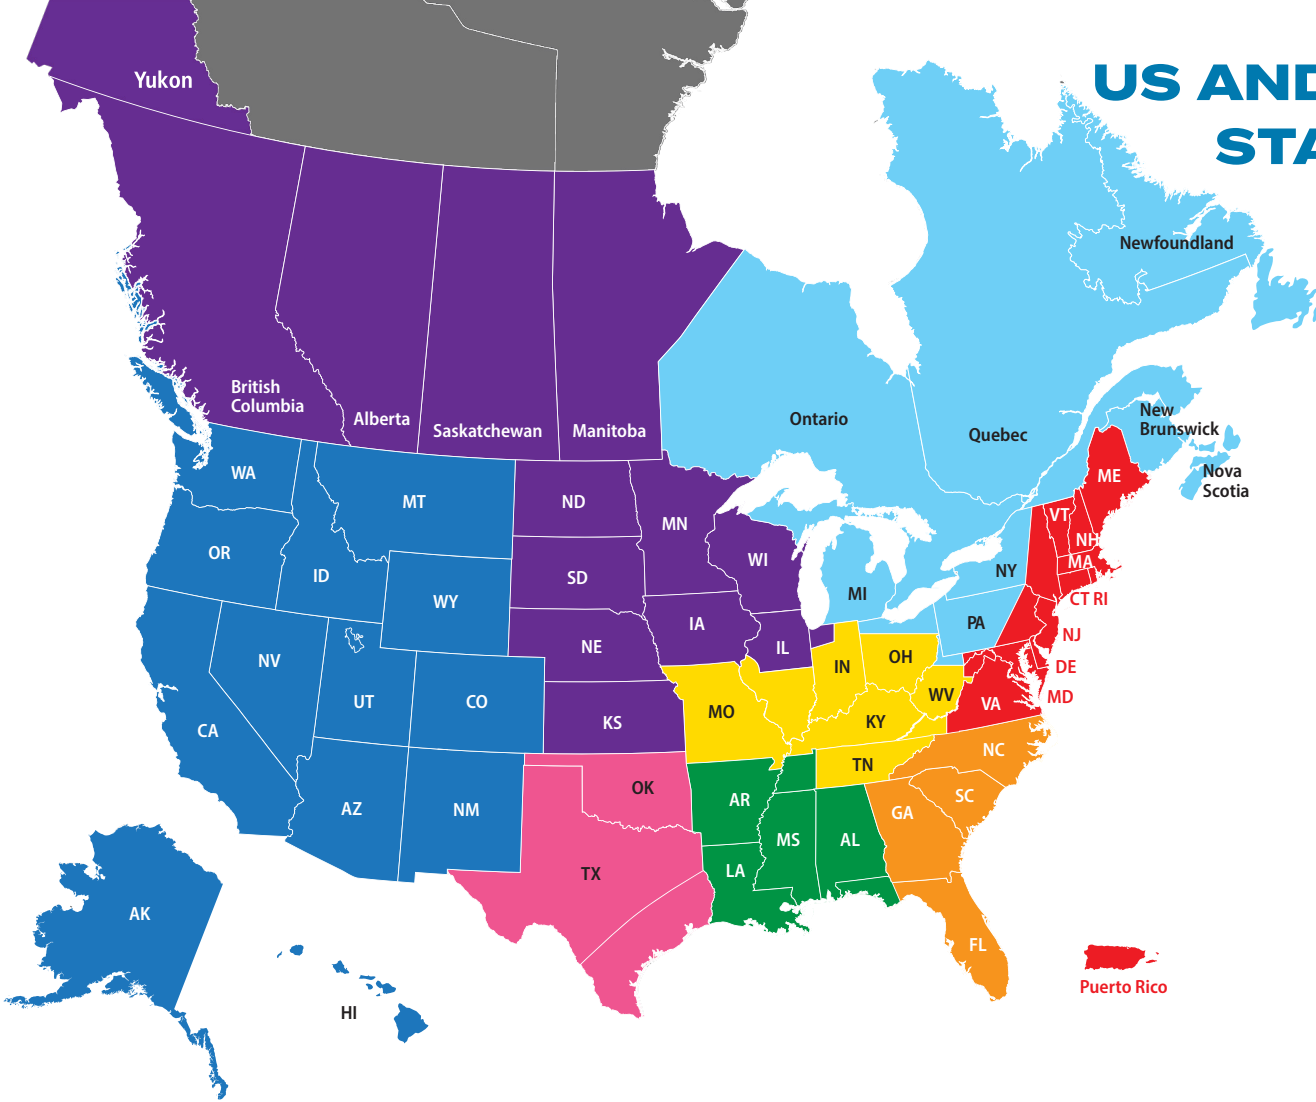

US AND CANADA SALES STAFF REGIONS

David Upton
WEST/HEARTLAND
AK, CA, OR, WA, HI, MT, WY, ID,
UT, AZ, NV, CO, NM
Phone: 513.816.8093
David.Upton@opwglobal.com

Matthew Remington
UPPER MIDWEST
IA, MN, NE, KS, ND, SD, WI, IL
600-619, 625-627, IN 463-464, AB,
SK, MB, BC, YK
Mobile: 513.491.1907
Matthew.Remington@opwglobal.com

Sarah Cassiere
TX, OK
Mobile: 513.496.9852
Sarah.Cassiere@opwglobal.com

Logan Biggs
GULF COAST (EAST)
LA, MS, AR, AL, TN (Memphis), FL (Panhandle)
Mobile: 513.596.5132
Logan.Biggs@opwglobal.com

Jamison Mills
EAST MIDWEST
KY 401-419, 421-427, IN 460-462,
465-479, WV 246-253, 255-259, 261-266,
OH 430-433, 448-458, TN 370-379,
384-385, IL 618-624, 628-629, MO, VA
Mobile: 513.767.6861
Jamison.Mills@opwglobal.com

Bill Burns
GREAT LAKES
MI, ON, QC, NB, NF, NS, NY 120-123,
128-136, 140-149, PA 150-168, OH 434-447,
WV 260
Mobile: 716.913.4778
Bill.Burns@opwglobal.com

Inside Sales
NORTHEAST
MA, ME, MD, NH, VT, RI, CT, DE, NJ,
NY 004-005, 100-119, 124-127, 137-139,
DC, PA, VA, WV 254, 267-268, Puerto Rico
Phone: 800.547.9393
opwes.insidesales@opwglobal.com

Jamie Foster
SOUTHEAST
NC, SC, GA, FL
Mobile: 843.245.3844
Jamie.Foster@opwglobal.com